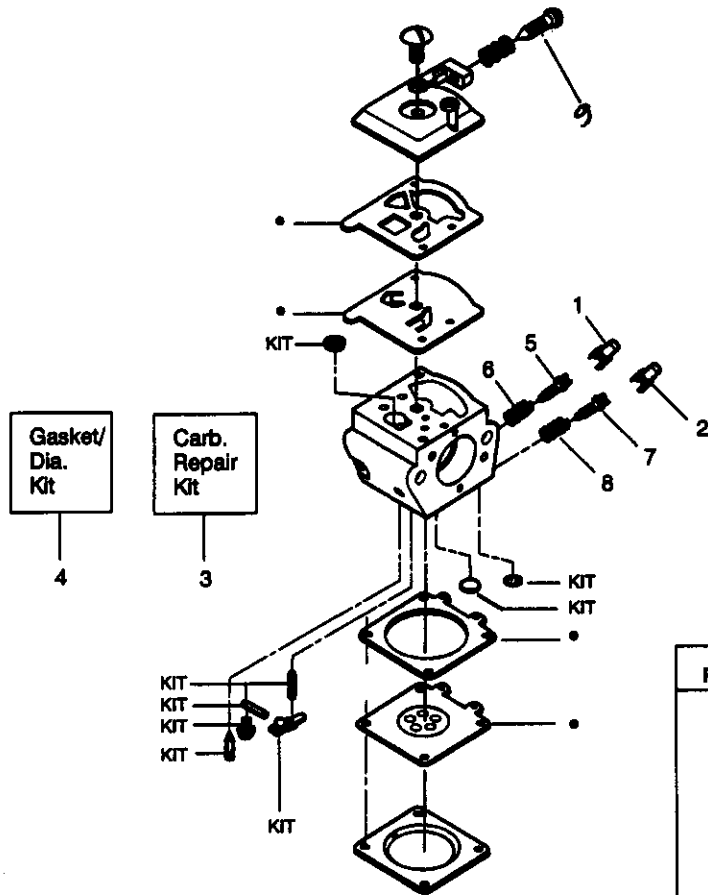

Carburetor Assembly – WT-391 – #530069722

Ref.	Part No.	Description
1.	530038318	Limiting Cap-High
2.	530038317	Limiting Cap-Low
3.	530035399	Carburetor Repair Kit (KIT = Indicates Contents)
4.	530069844	Gasket/Diaphragm Kit (e = Indicates Contents)
5.	530035383	Low Speed Needle
6.	530035293	Needle Spring Low Speed
7.	530035384	High Speed Needle
8.	530035295	Needle Spring High Speed